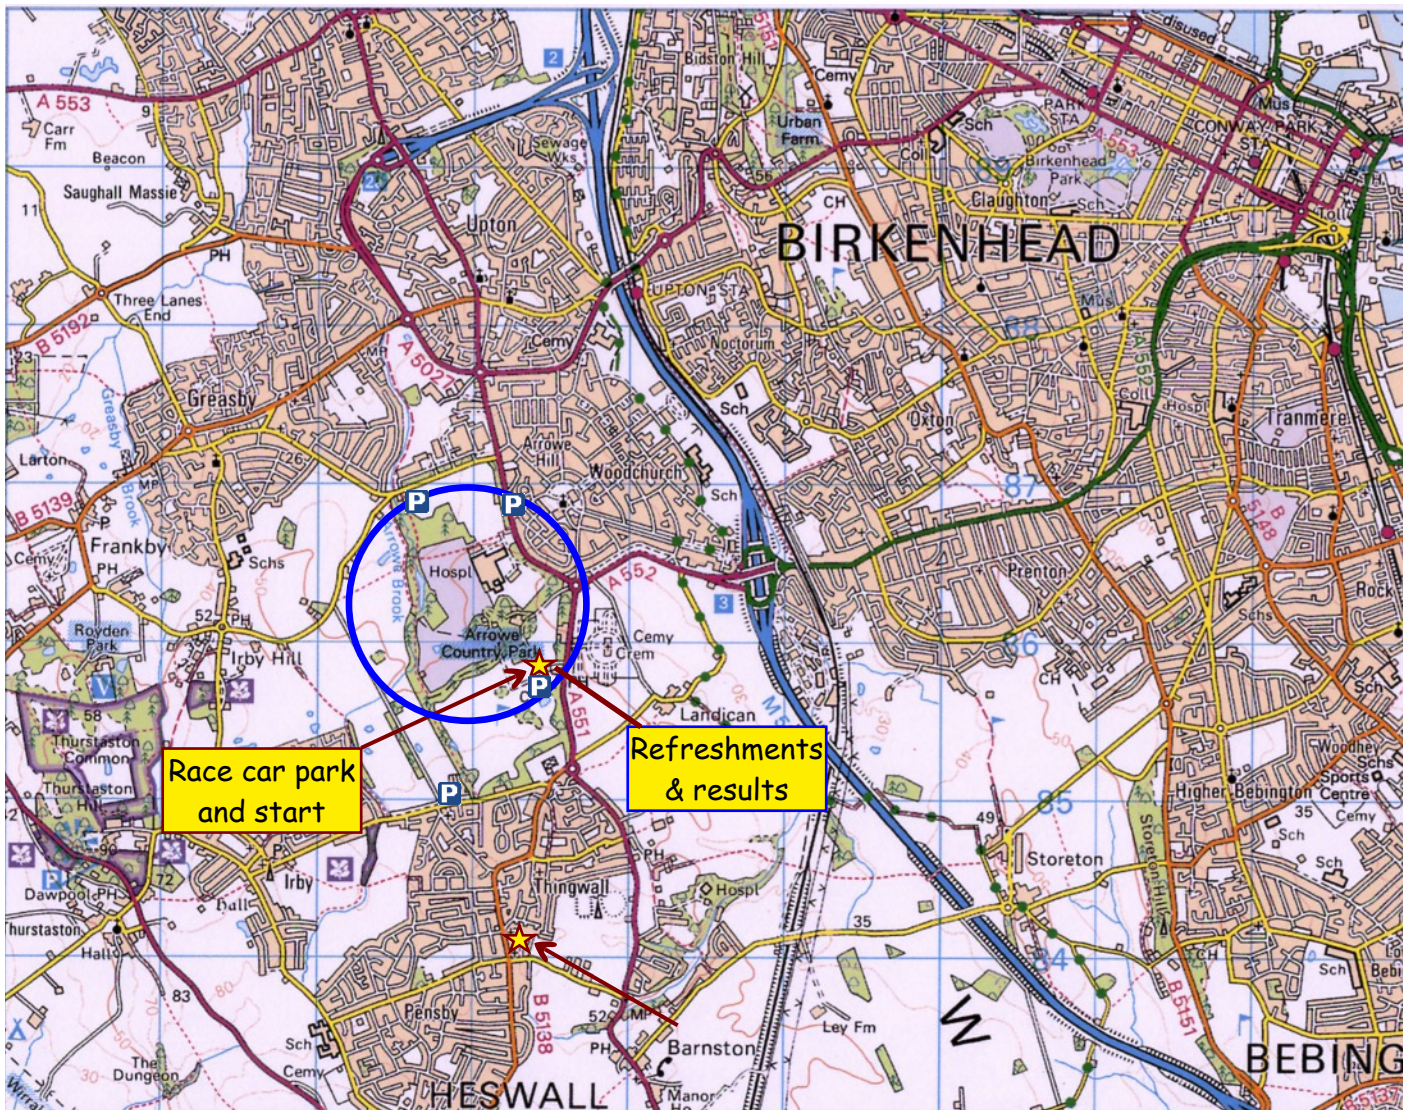

# CROSS-COUNTRY RACE

ARROWE PARK - 10.00 am, Sunday, December 15th, 2019

From M53 Junction 3 take the A552 towards Upton / West Kirby / Heswall / Hospital.

At lights turn left onto A551 for Heswall / Thingwall.

At second lights turn right into Arrowe Park at Toby Carvery Arrowe pub.

Refreshments are in the Red Rooms Cafe at the entrance to Arrowe Park next to Toby Carvery.

**P**

football pitches

From Start, one and a half anti-clockwise laps of loop A followed by two laps of B then to Finish. 4.7 miles mainly grass, suitable for spikes.